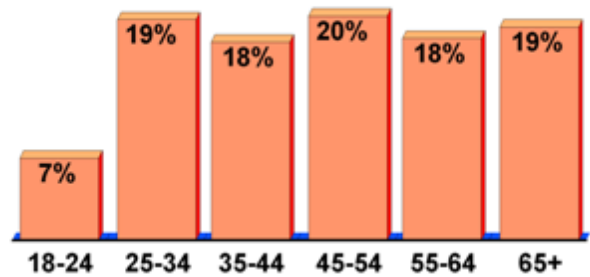

# KERA TV 13 Audience Profile

## KERA-TV Adults 18+

Gender Composition

Age Composition

Education Composition

Occupation Composition

Annual Household Income Composition

Family Status Composition